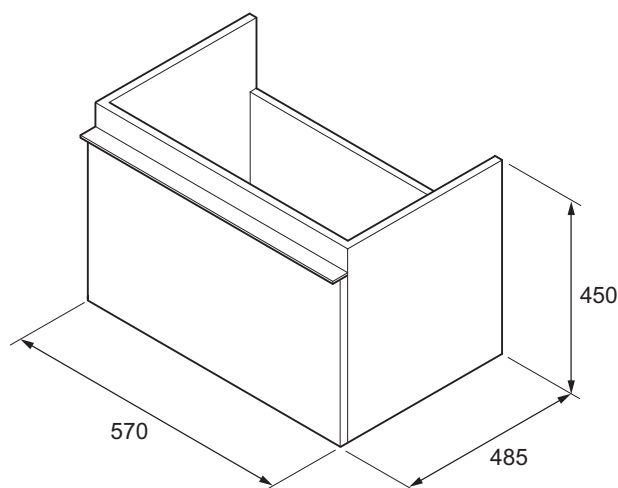

Dimensions (mm)

Kohler UK

Sales and Technical: +44 (0) 844 571 0048

info@kohler.co.uk

www.KOHLER.co.uk

THE BOLD LOOK
OF **KOHLER**®